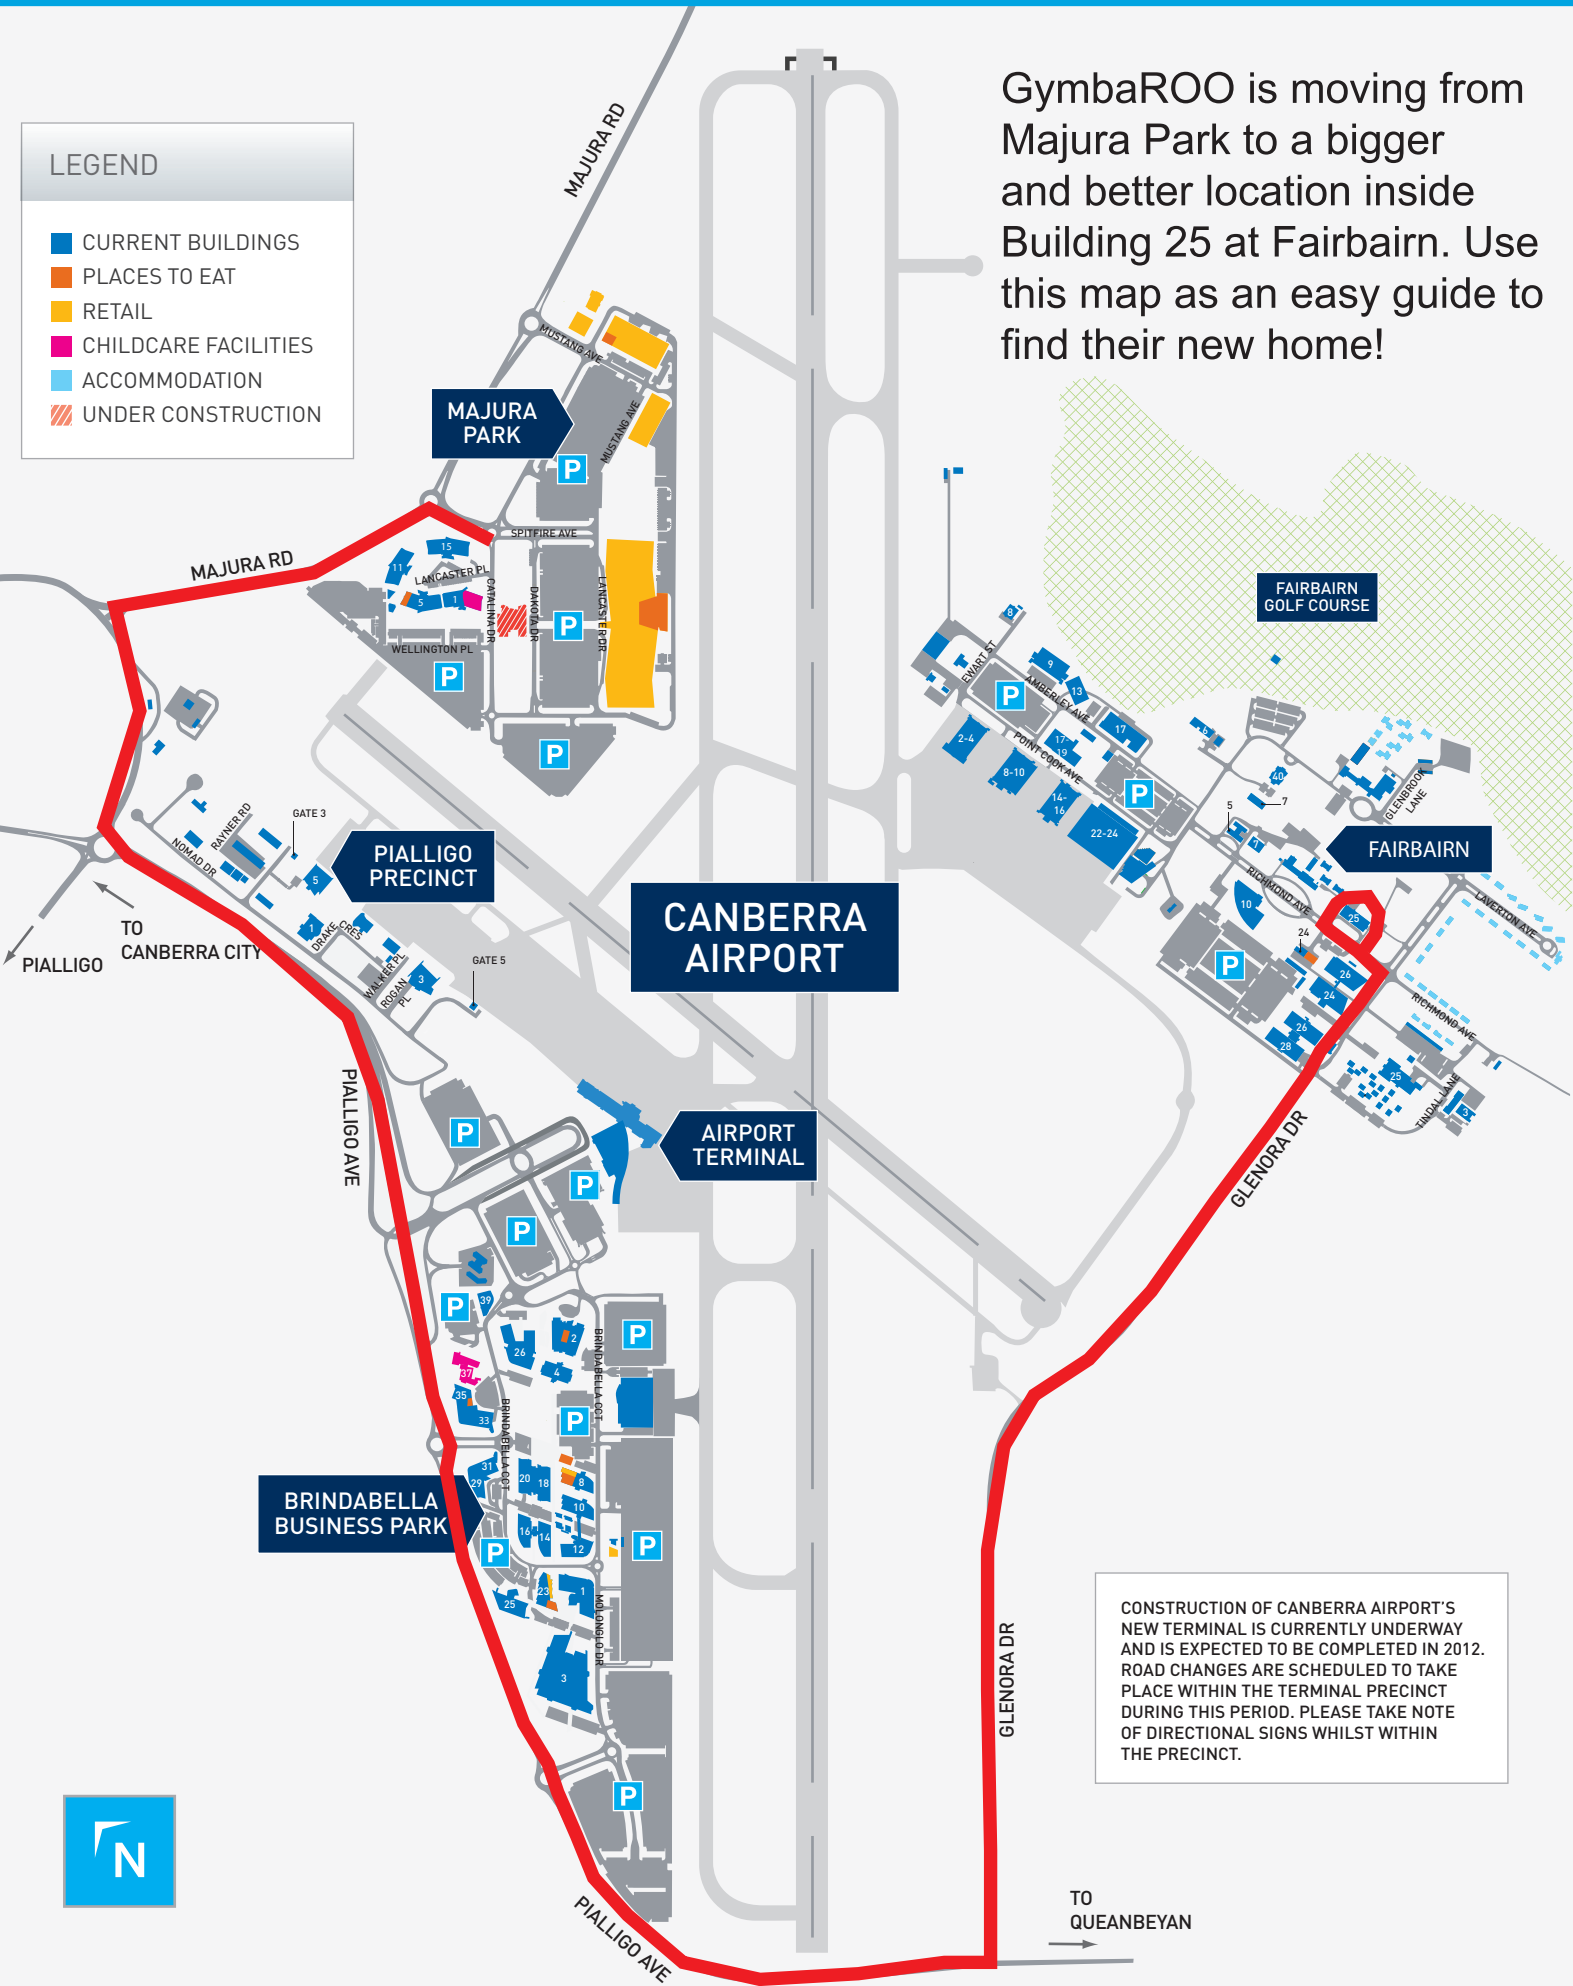

HOW TO FIND THE NEW GYMBAROO!

LEGEND

- CURRENT BUILDINGS
- PLACES TO EAT
- RETAIL
- CHILDCARE FACILITIES
- ACCOMMODATION
- UNDER CONSTRUCTION

GymbaROO is moving from Majura Park to a bigger and better location inside Building 25 at Fairbairn. Use this map as an easy guide to find their new home!

CONSTRUCTION OF CANBERRA AIRPORT'S NEW TERMINAL IS CURRENTLY UNDERWAY AND IS EXPECTED TO BE COMPLETED IN 2012. ROAD CHANGES ARE SCHEDULED TO TAKE PLACE WITHIN THE TERMINAL PRECINCT DURING THIS PERIOD. PLEASE TAKE NOTE OF DIRECTIONAL SIGNS WHILST WITHIN THE PRECINCT.

TO QUEANBEYAN